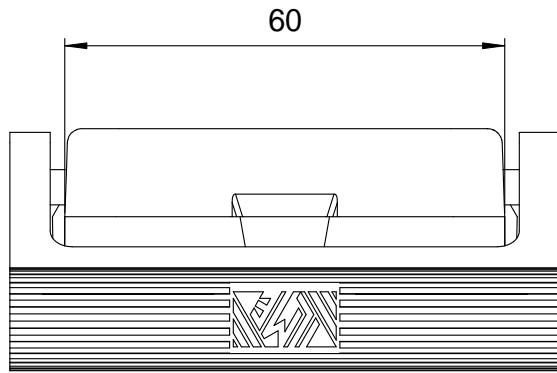

Diritti riservati

All rights reserved

dimensions in mm  
Date 27/06/14  
Sign Pezzimenti

CHCN 06 LG

Cover with lever - LS-TYPE

Scale  
1:1