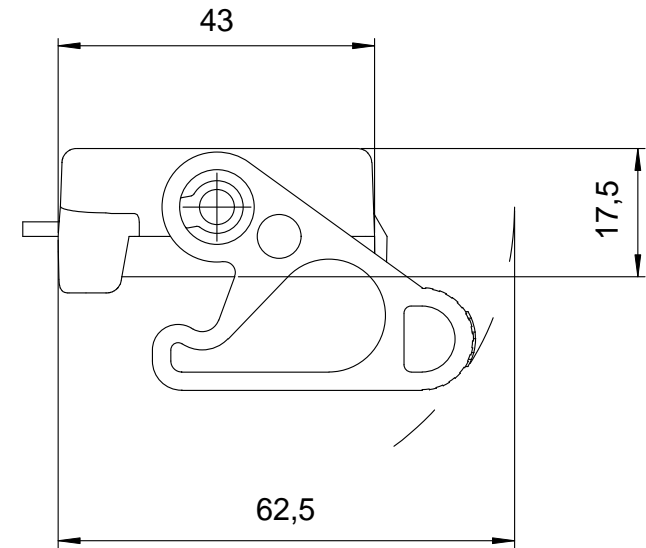

Diritti riservati

All rights reserved

dimensions in mm  
Date 27/06/14  
Sign Pezzimenti

CHCN 06 LG

Cover with lever - LS-TYPE

Scale  
1:1